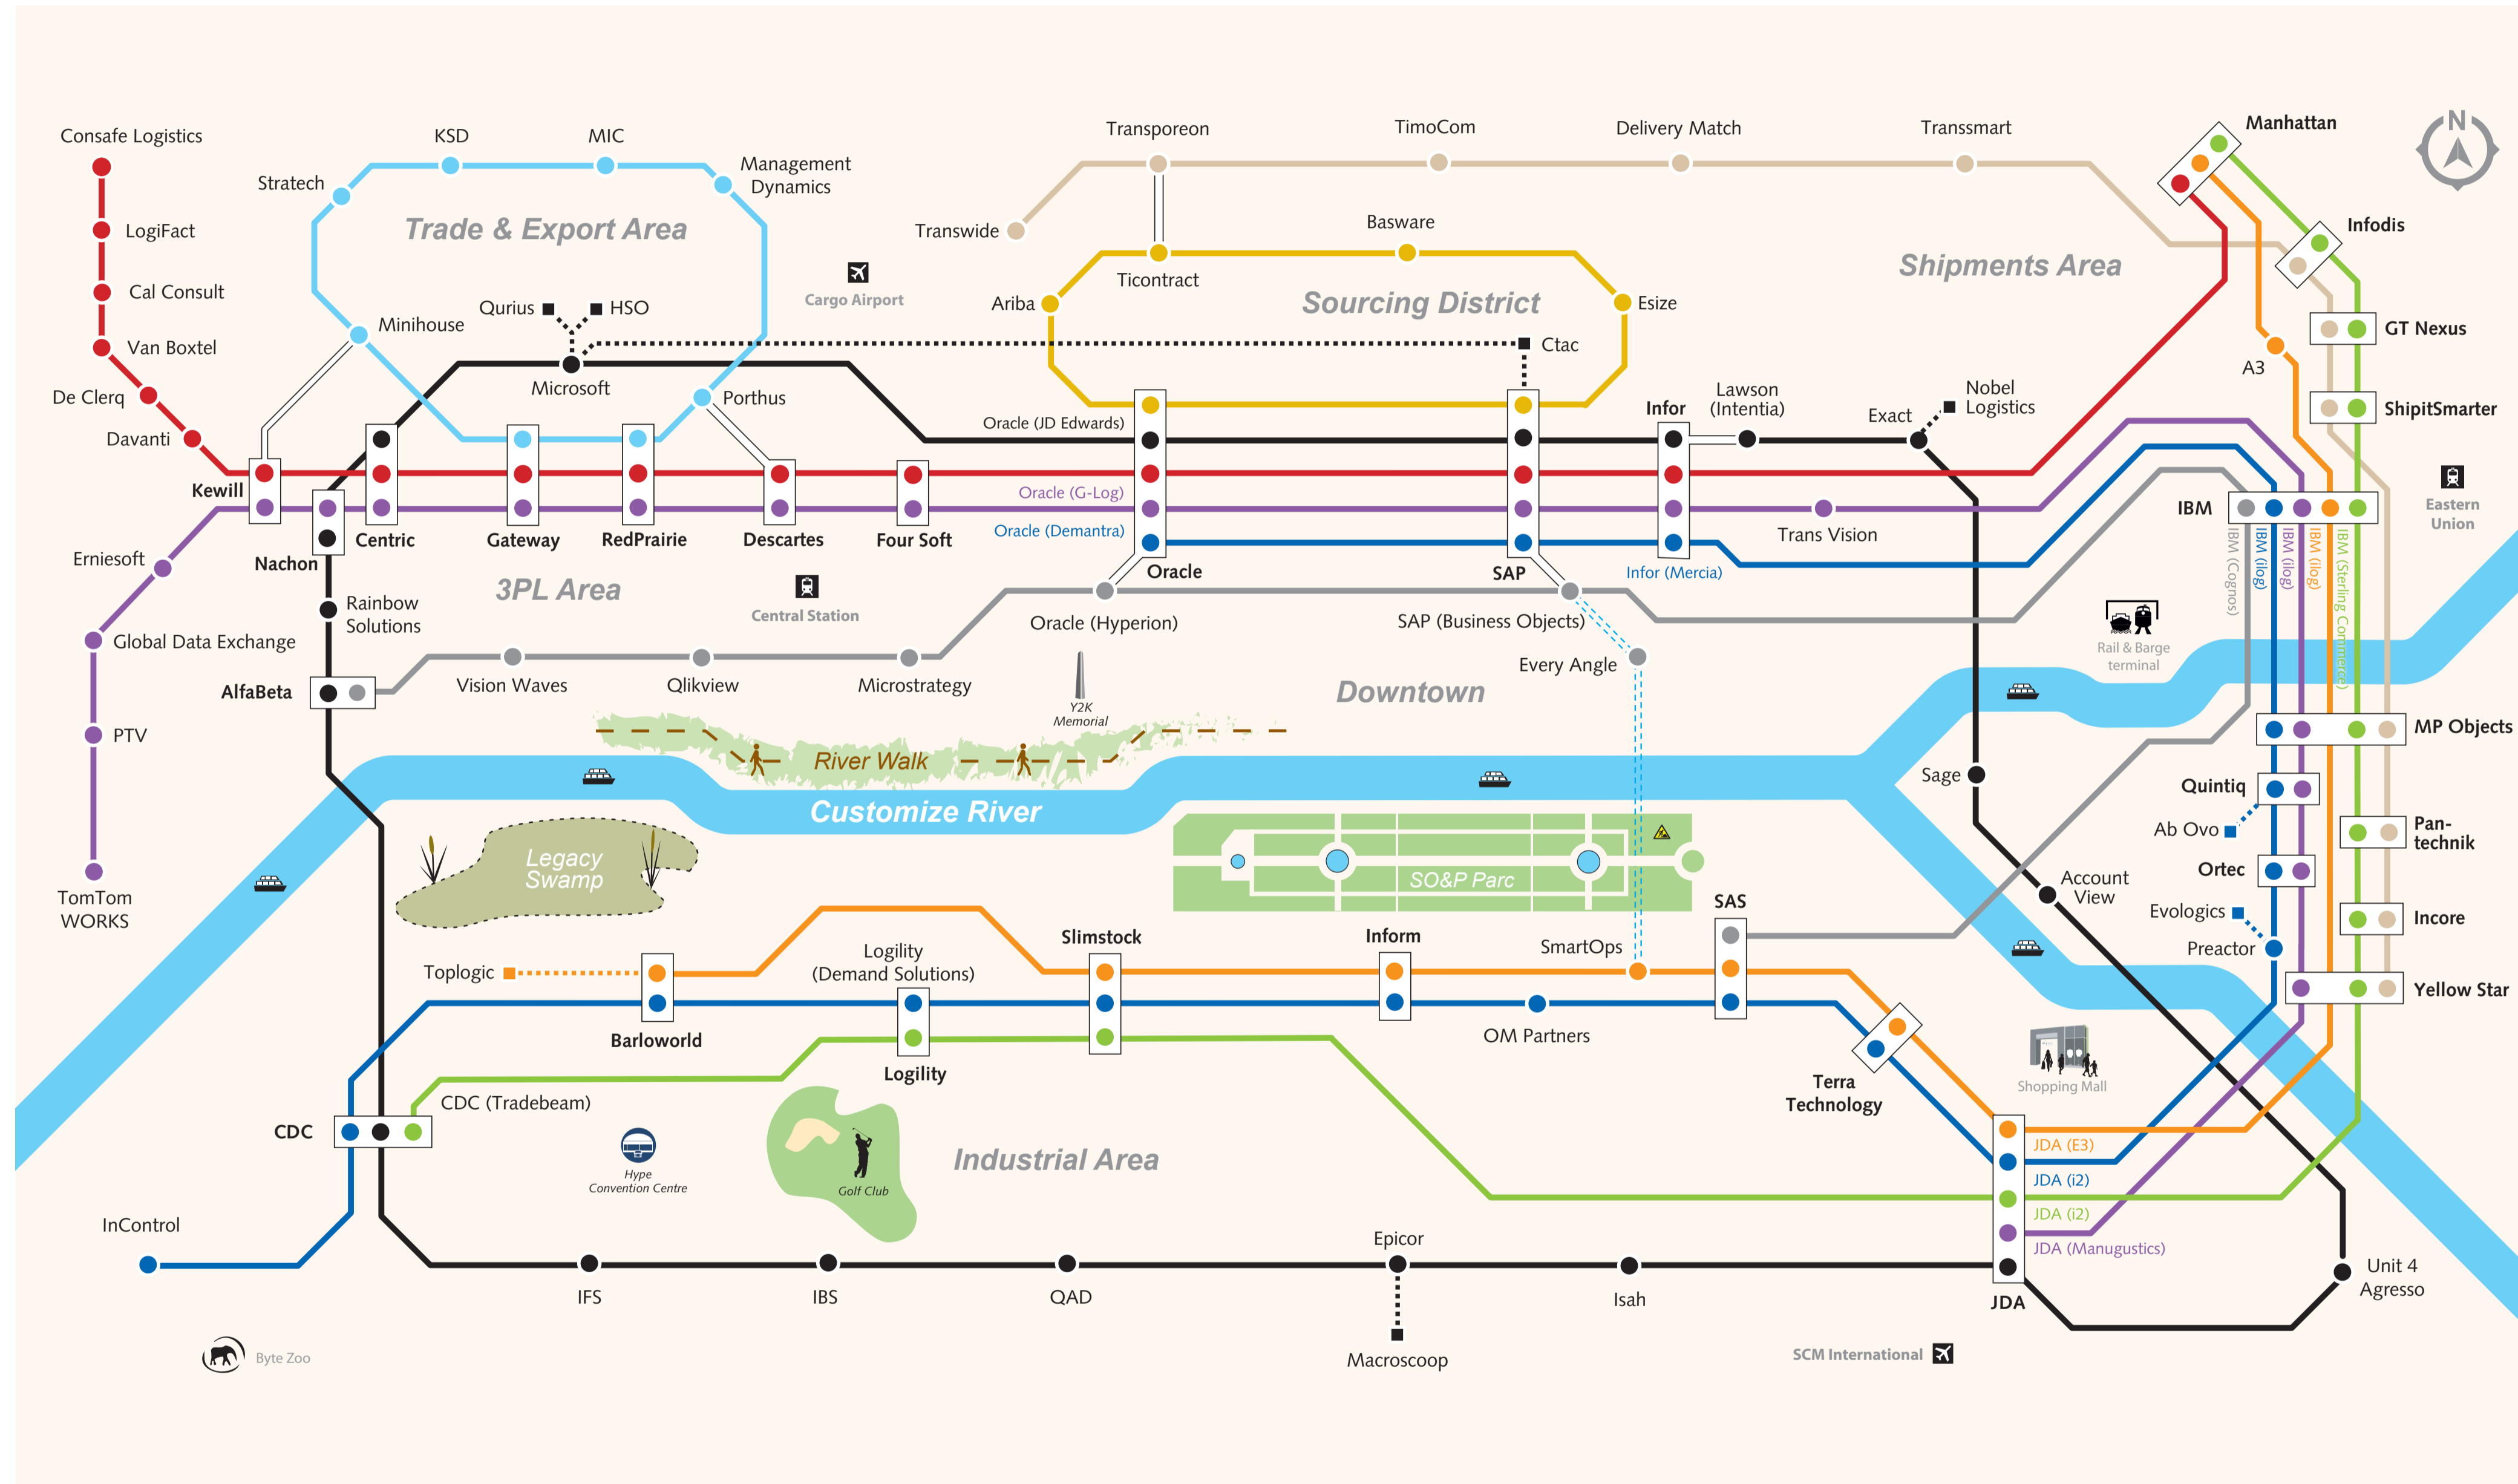

SCM SUPPLY CHAIN METROPOLITAN IT SUBWAY 3.0

www.supplychainmagazine.nl

CITY & SUBWAY ARCHITECT: MARTIJN LOFVERS (SUPPLY CHAIN MEDIA BV) © 2011

- Enterprise Resource Planning (ERP)
- Warehouse Management System (WMS)
- Inventory Optimization
- Transport Management System (TMS)
- Shipment & Transport Management Platforms
- Customs & Duty Management
- Supply Chain Planning (SCP)
- Supply Chain Visibility
- Business Intelligence (BI)
- E-Procurement
- SAP add-on for LES & logistics
- Intercompany Pedestrian tunnel

Hso | the results company

CTAC
CTAC POWERHOUSE

Ctac - Keeping your supply chain moving!

www.ctac.nl

slimstock

Forecasting
Voorraadbeheer
Supply Chain Management
Vendor Management

Keeping it Simple:
The PUMA Supply Chain